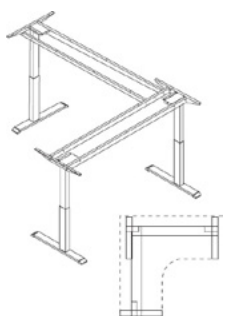

Flip Top Base with Casters (Black Only)

DOES NOT INCLUDE TOP
FB 4836 Bases fit tops 36" and 48" wide
FB 7260 Bases fit tops 60" and 72" wide

Use with rectangular tops only, Weight Capacity 250lbs.

MODEL #	D	W	H	ZONE 0	ZONE 1	ZONE 2	WT
TMMLEGAHE-1	24-30"	36-48"	27-46"	\$2,546	\$2,583	\$2,625	61
TMMLEGAHE-2	24-30"	60-72"	27-46"	\$2,720	\$2,756	\$2,798	67

Adjustable Height Electrical Legs (Silver Only)

Sit to Stand Fits / Top Size Only
Does not include top / Weight Capacity 350lbs.
Legs fits tops 36"-72" wide
Legs adjust 27"-46 3/4"H sit to stand

Base width requires top size:

Base Width: 26" / Top Width: 36"
Base Width: 38" / Top Width: 48"
Base Width: 50" / Top Width: 60"
Base Width: 62" / Top Width: 72"

MODEL #	D	W	H	ZONE 0	ZONE 1	ZONE 2	WT
TMMLEGAHEL-2	24-30"	60/60"	23-49"	\$4,200	\$4,253	\$4,305	95