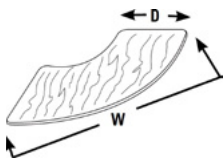

Training Table, Rectangular Top only with Rounded Corners

Woodgrain runs the width direction
Ganging inserts are centered, one on each depth end and one on width end.

Metal stretcher bars are standard when ordered with post legs, for 60" and 72" tops only.

MODEL #	D	W	H	ZONE 0	ZONE 1	ZONE 2	WT
TMR2436-SQ	24"	36"	1"	\$205	\$231	\$259	30
TMR2448-SQ	24"	48"	1"	\$215	\$242	\$270	30
TMR2460-SQ	24"	60"	1"	\$247	\$277	\$348	33
TMR2472-SQ	24"	72"	1"	\$277	\$311	\$348	39
TMR3048-SQ	30"	48"	1"	\$242	\$293	\$329	30
TMR3060-SQ	30"	60"	1"	\$309	\$343	\$375	47
TMR3072-SQ	30"	72"	1"	\$315	\$347	\$387	57

Training Table, Rectangular Top only with Square Corners

Woodgrain runs the width direction
Ganging inserts are centered, one on each depth end and one on width end.

Metal stretcher bars are standard when ordered with post legs, for 60" and 72" tops only.